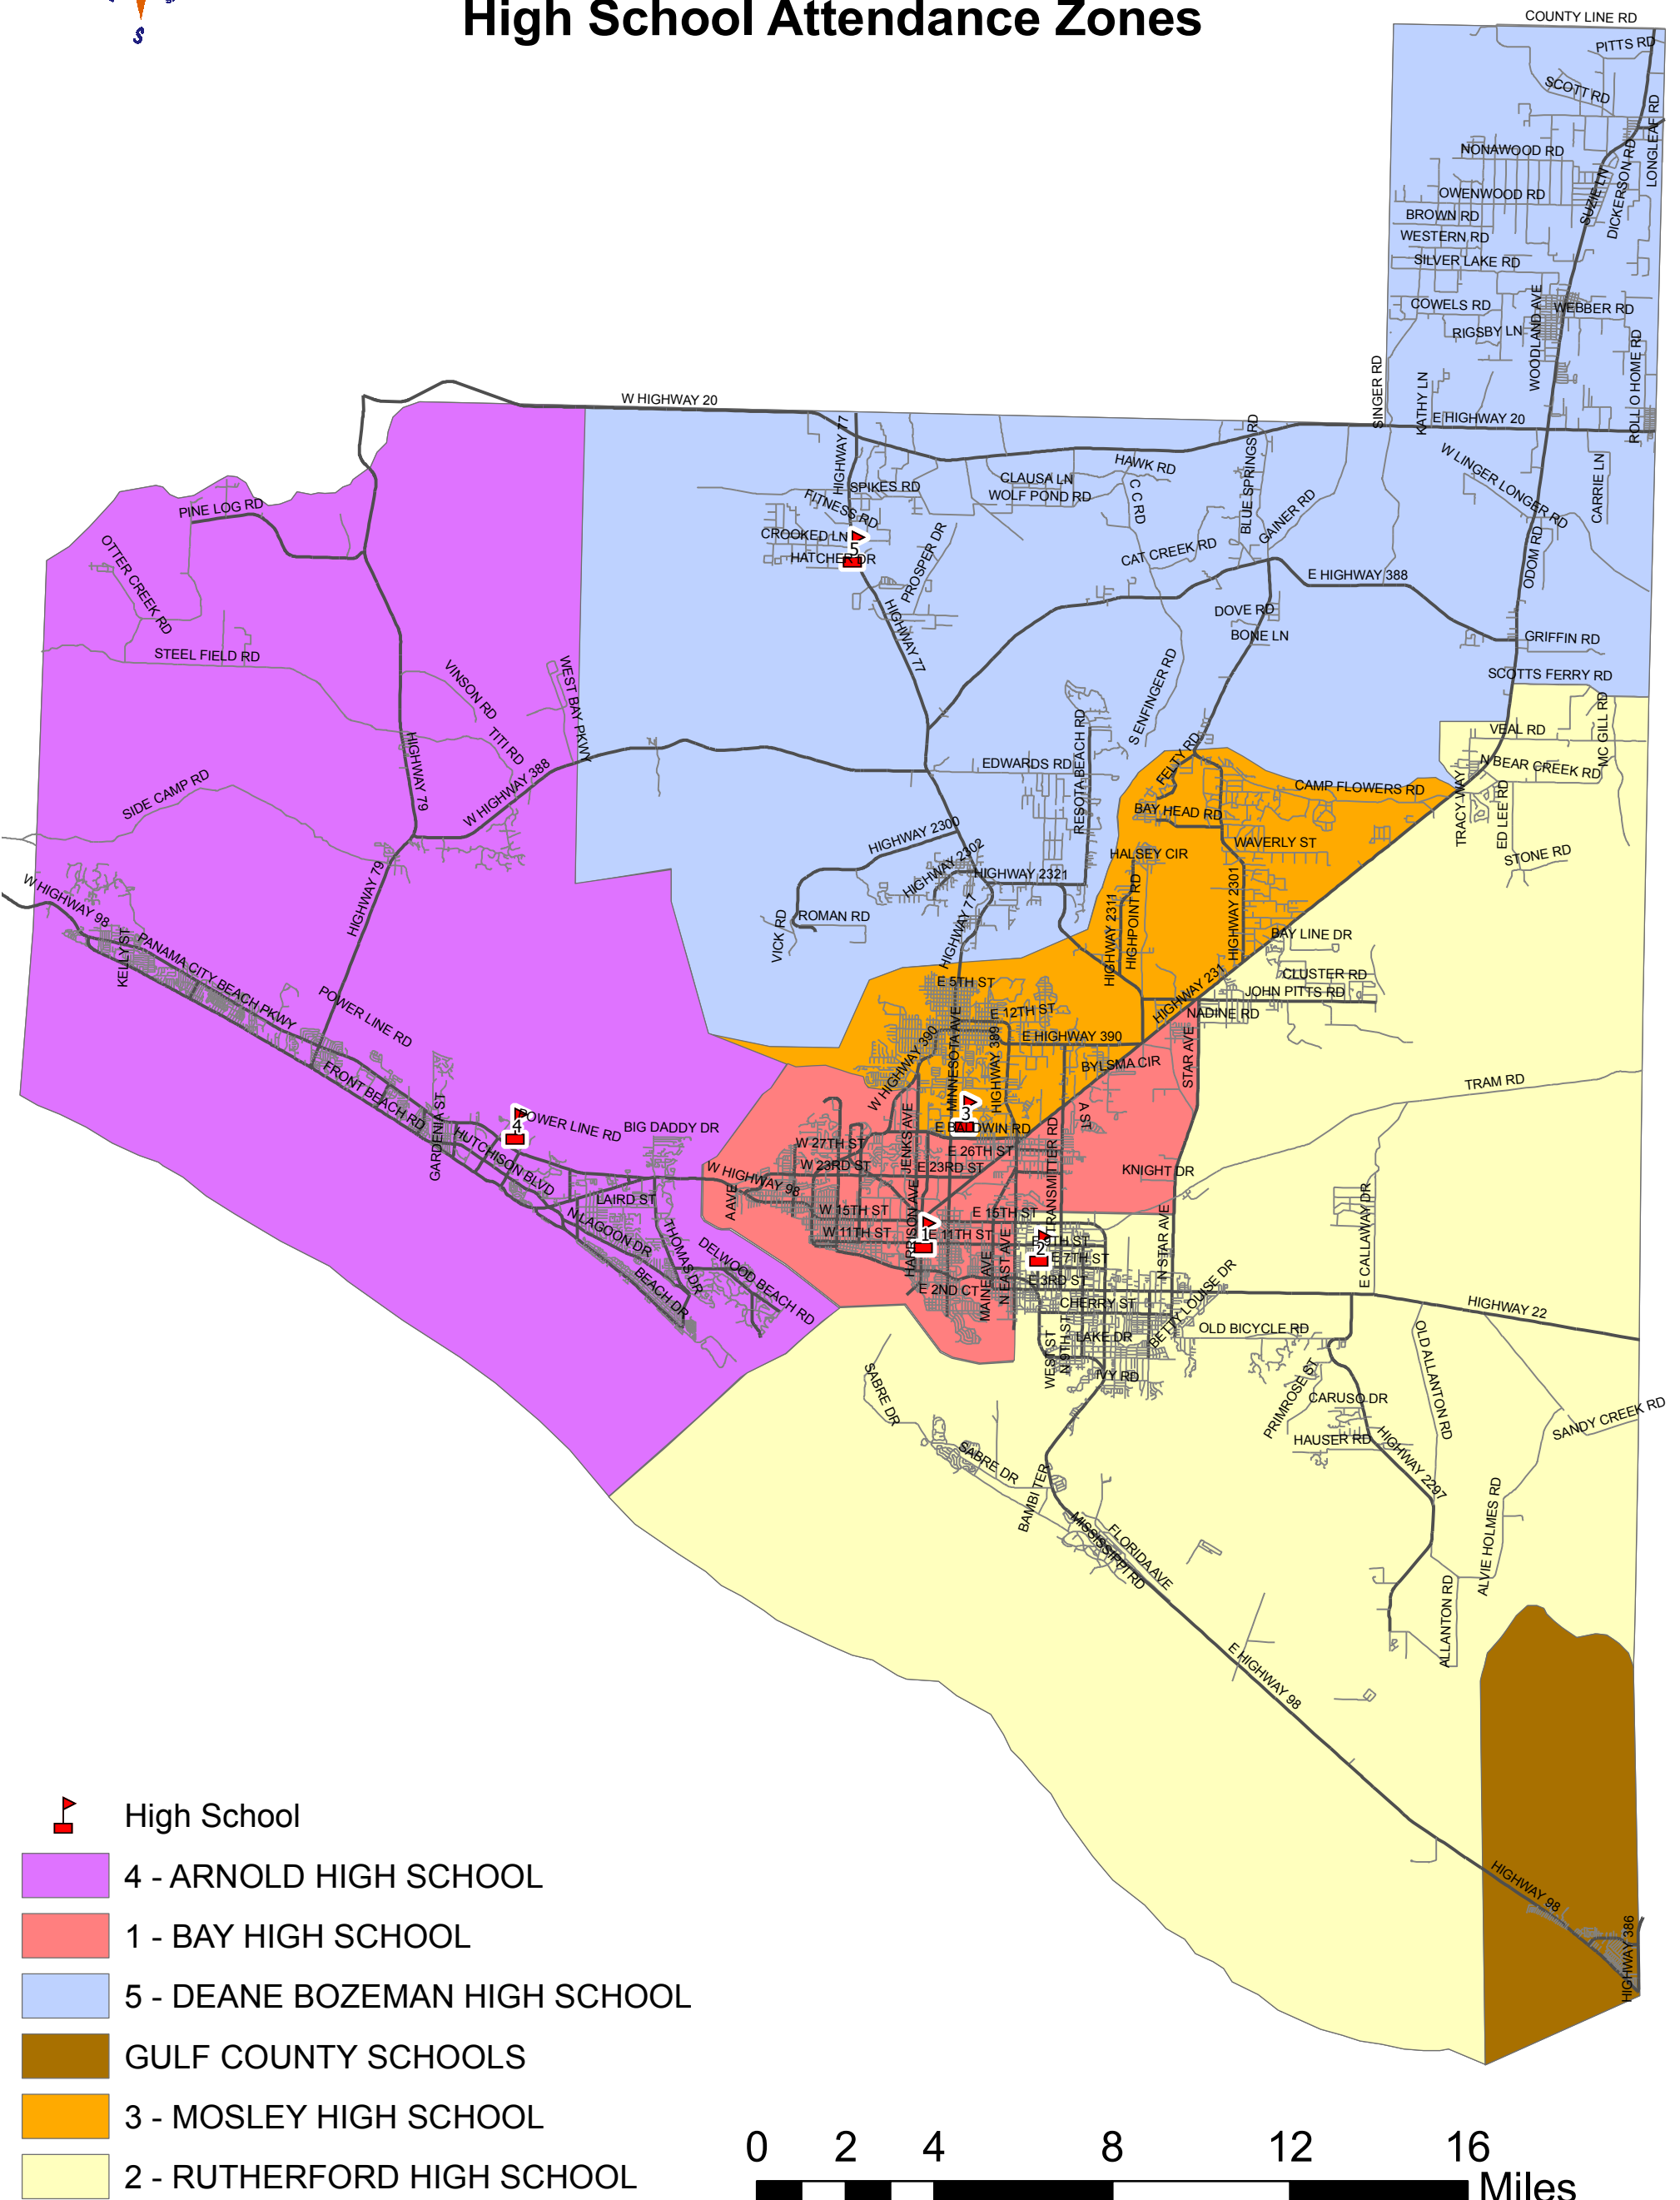

Bay District Schools 2010 - 2011 High School Attendance Zones

- High School
- 4 - ARNOLD HIGH SCHOOL
- 1 - BAY HIGH SCHOOL
- 5 - DEANE BOZEMAN HIGH SCHOOL
- GULF COUNTY SCHOOLS
- 3 - MOSLEY HIGH SCHOOL
- 2 - RUTHERFORD HIGH SCHOOL

0 2 4 8 12 16
 Miles